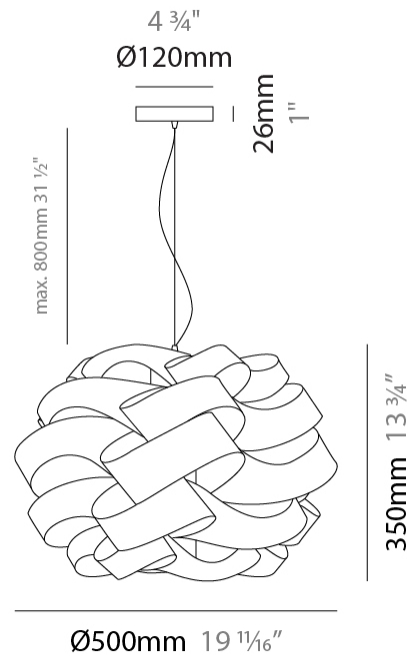

SKYLINE SUSPENSION

D61004-

base number   Finish
Options

PROJECT	_____
TYPE	_____
SPECIFIER	_____
QUANTITY	_____
DATE	_____

1. To build a product code in our configurator select the specify button on the base model # product page
2. To build a manual product code on this datasheet choose from the options listed below in blue font and add the suffix to the base model #

GENERAL

Series: Skyline _____
Partner: Linea Zero _____
Division: Design _____
Installation: Suspension _____
Product Type: Pendant _____
Mounting Location: Ceiling _____

PHYSICAL

Shape: Round _____
Diameter (mm): 500 _____
Diameter (in): 19 11/16 _____
Height (mm): 350 _____
Height (in): 13 3/4 _____
Max. Overall Height (mm): 1150 _____
Max. Overall Height (in): 45 1/4 _____
Diffuser: Polilux™ Shade - See Finish Options _____
Fixture Finish: WHI / BLK / SIL / NGD / COP / PKM _____
Fixture Material: Polilux™/ Metal holder _____
Primary Material: Non-Static Polilux _____
Cable Details: Cable length 31" - Transparent _____

ELECTRICAL

Number of Lamps: 1 _____
Lamp Type: LED Retrofit _____
Bulb Included: Bulb Not Included _____
Max. Wattage Per Lamp (W): 7 _____
Lamp Base: E26 _____
Input Voltage (V): 120 _____
Upon Request: 277Vac / GU24 _____

LED

OPTICAL

RATINGS AND CERTIFICATIONS

Certified By: Certified for North American Standards _____
IP rating: IP20 _____