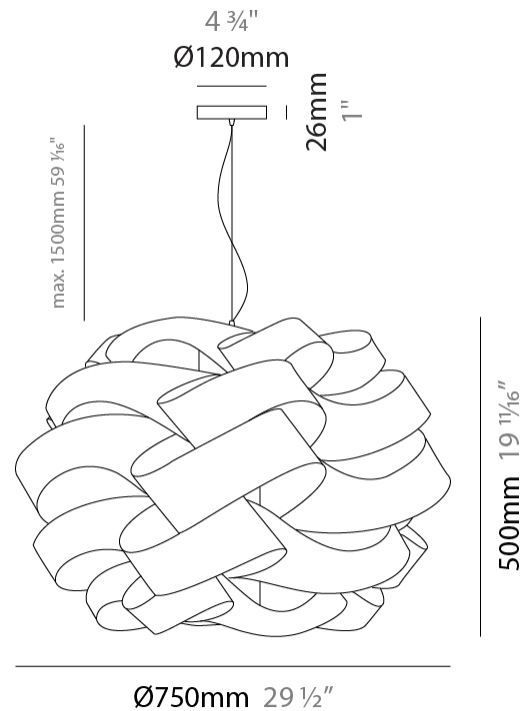

SKYLINE SUSPENSION

D61006-

base number   Finish
Options

PROJECT	_____
TYPE	_____
SPECIFIER	_____
QUANTITY	_____
DATE	_____

1. To build a product code in our configurator select the specify button on the base model # product page
2. To build a manual product code on this datasheet choose from the options listed below in blue font and add the suffix to the base model #

GENERAL

Series: Skyline _____
Partner: Linea Zero _____
Division: Design _____
Installation: Suspension _____
Product Type: Pendant _____
Mounting Location: Ceiling _____

PHYSICAL

Shape: Round _____
Diameter (mm): 750 _____
Diameter (in): 29 1/2 _____
Height (mm): 500 _____
Height (in): 19 11/16 _____
Max. Overall Height (mm): 2000 _____
Max. Overall Height (in): 78 3/4 _____
Diffuser: Polilux™ Shade - See Finish Options _____
Fixture Finish: WHI / BLK / SIL / NGD / COP / PKM _____
Fixture Material: Polilux™/ Metal holder _____
Primary Material: Non-Static Polilux _____

ELECTRICAL

Number of Lamps: 3 _____
Lamp Type: LED Retrofit _____
Bulb Included: Bulb Not Included _____
Max. Wattage Per Lamp (W): 7 _____
Lamp Base: E26 _____
Input Voltage (V): 120 _____
Upon Request: 277Vac / GU24 _____

LED

OPTICAL

RATINGS AND CERTIFICATIONS

Certified By: Certified for North American Standards _____
IP rating: IP20 _____