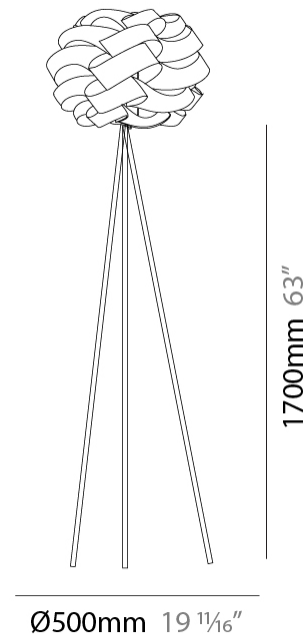

SKYLINE PORTABLE

D64001-

base number   Finish
Options

1. To build a product code in our configurator select the specify button on the base model # product page
2. To build a manual product code on this datasheet choose from the options listed below in blue font and add the suffix to the base model #

GENERAL

Series: Skyline
Partner: Linea Zero
Division: Design
Installation: Portable
Product Type: Floor
Mounting Location: Floor

PHYSICAL

Shape: Round
Diameter (mm): 500
Diameter (in): 19 1/16
Height (mm): 1700
Height (in): 66 15/16
Diffuser: Polilux™ Shade - See Finish Options
Fixture Finish: WHI / BLK / SIL / NGD / COP / PKM
Fixture Material: Polilux™/ Metal holder
Primary Material: Non-Static Polilux

ELECTRICAL

Number of Lamps: 1
Lamp Type: LED Retrofit
Bulb Included: Bulb Not Included
Max. Wattage Per Lamp (W): 7
Lamp Base: E26
Input Voltage (V): 120
Upon Request: 277Vac / GU24

LED

OPTICAL

RATINGS AND CERTIFICATIONS

Certified By: Certified for North American Standards
IP rating: IP20

PROJECT	_____
TYPE	_____
SPECIFIER	_____
QUANTITY	_____
DATE	_____