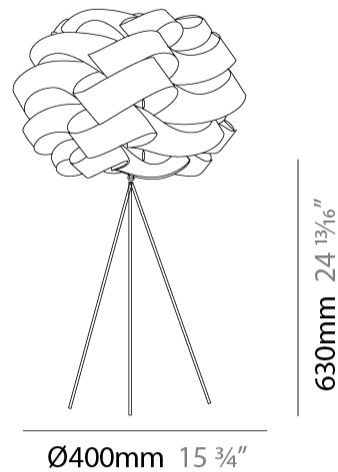

SKYLINE PORTABLE

D64047-

base number   Finish
Options

PROJECT	_____
TYPE	_____
SPECIFIER	_____
QUANTITY	_____
DATE	_____

1. To build a product code in our configurator select the specify button on the base model # product page
2. To build a manual product code on this datasheet choose from the options listed below in blue font and add the suffix to the base model #

GENERAL

Series: Skyline _____
Partner: Linea Zero _____
Division: Design _____
Installation: Portable _____
Product Type: Table _____
Mounting Location: Table _____

PHYSICAL

Shape: Round _____
Diameter (mm): 400 _____
Diameter (in): 15 3/4 _____
Height (mm): 630 _____
Height (in): 24 13/16 _____
Diffuser: Polilux™ Shade - See Finish Options
Fixture Finish: WHI / BLK / SIL / NGD / COP / PKM
Fixture Material: Polilux™/ Metal holder
Primary Material: Non-Static Polilux

ELECTRICAL

Number of Lamps: 1 _____
Lamp Type: LED Retrofit _____
Bulb Included: Bulb Not Included
Max. Wattage Per Lamp (W): 7 _____
Lamp Base: E26 _____
Input Voltage (V): 120 _____
Upon Request: 277Vac / GU24

LED

OPTICAL

RATINGS AND CERTIFICATIONS

Certified By: Certified for North American Standards _____
IP rating: IP20 _____