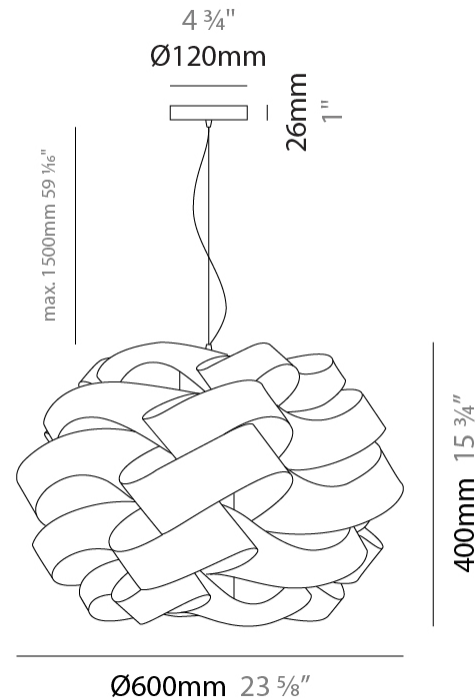

PROJECT	_____
TYPE	_____
SPECIFIER	_____
QUANTITY	_____
DATE	_____

SKYLINE SUSPENSION

D61005-

base number   Finish
Options

1. To build a product code in our configurator select the specify button on the base model # product page
2. To build a manual product code on this datasheet choose from the options listed below in blue font and add the suffix to the base model #

GENERAL

Series: Skyline _____
Partner: Linea Zero _____
Division: Design _____
Installation: Suspension _____
Product Type: Pendant _____
Mounting Location: Ceiling _____

PHYSICAL

Shape: Round _____
Diameter (mm): 600 _____
Diameter (in): 23 ⁵/₈ _____
Height (mm): 400 _____
Height (in): 15 ³/₄ _____
Max. Overall Height (mm): 1900 _____
Max. Overall Height (in): 74 ¹³/₁₆ _____
Diffuser: Polilux™ Shade - See Finish Options _____
Fixture Finish: WHI / BLK / SIL / NGD / COP / PKM _____
Fixture Material: Polilux™/ Metal holder _____
Primary Material: Non-Static Polilux _____

ELECTRICAL

Number of Lamps: 2 _____
Lamp Type: LED Retrofit _____
Bulb Included: Bulb Not Included _____
Max. Wattage Per Lamp (W): 7 _____
Lamp Base: E26 _____
Input Voltage (V): 120 _____
Upon Request: 277Vac / GU24 _____

LED

OPTICAL

RATINGS AND CERTIFICATIONS

Certified By: Certified for North American Standards _____
IP rating: IP20 _____