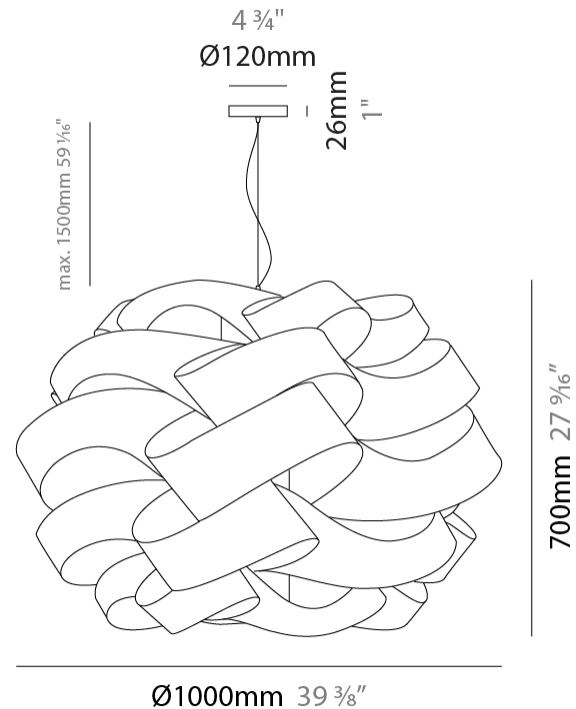

PROJECT	_____
TYPE	_____
SPECIFIER	_____
QUANTITY	_____
DATE	_____

SKYLINE SUSPENSION

D61007-

base number   Finish
Options

1. To build a product code in our configurator select the specify button on the base model # product page
2. To build a manual product code on this datasheet choose from the options listed below in blue font and add the suffix to the base model #

GENERAL

Series: Skyline _____
Partner: Linea Zero _____
Division: Design _____
Installation: Suspension _____
Product Type: Pendant _____
Mounting Location: Ceiling _____

PHYSICAL

Shape: Round _____
Diameter (mm): 1000 _____
Diameter (in): 39 3/8 _____
Height (mm): 700 _____
Height (in): 27 9/16 _____
Max. Overall Height (mm): 2200 _____
Max. Overall Height (in): 86 5/8 _____
Diffuser: Polilux™ Shade - See Finish Options _____
Fixture Finish: WHI / BLK / SIL / NGD / COP / PKM _____
Fixture Material: Polilux™/ Metal holder _____
Primary Material: Non-Static Polilux _____

ELECTRICAL

Number of Lamps: 5 _____
Lamp Type: LED Retrofit _____
Bulb Included: Bulb Not Included _____
Max. Wattage Per Lamp (W): 7 _____
Lamp Base: E26 _____
Input Voltage (V): 120 _____
Upon Request: 277Vac / GU24 _____

LED

OPTICAL

RATINGS AND CERTIFICATIONS

Certified By: Certified for North American Standards _____
IP rating: IP20 _____